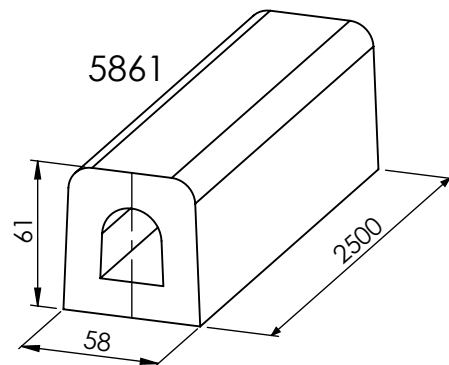

PROFILES BUTOIRS

TYPE	REFERENCE	KG +/-10%
3543	960104	3,5
5861	960106	7,8
8580	960108	11,5
1195	055018	15,0
1513	055019	30,0

Tous droits de modification réservés sans avertissement préalable - All rights reserved modify this catalogue without prior notice - Alle Rechte zur Änderung ohne Vorankündigung vorbehalten.